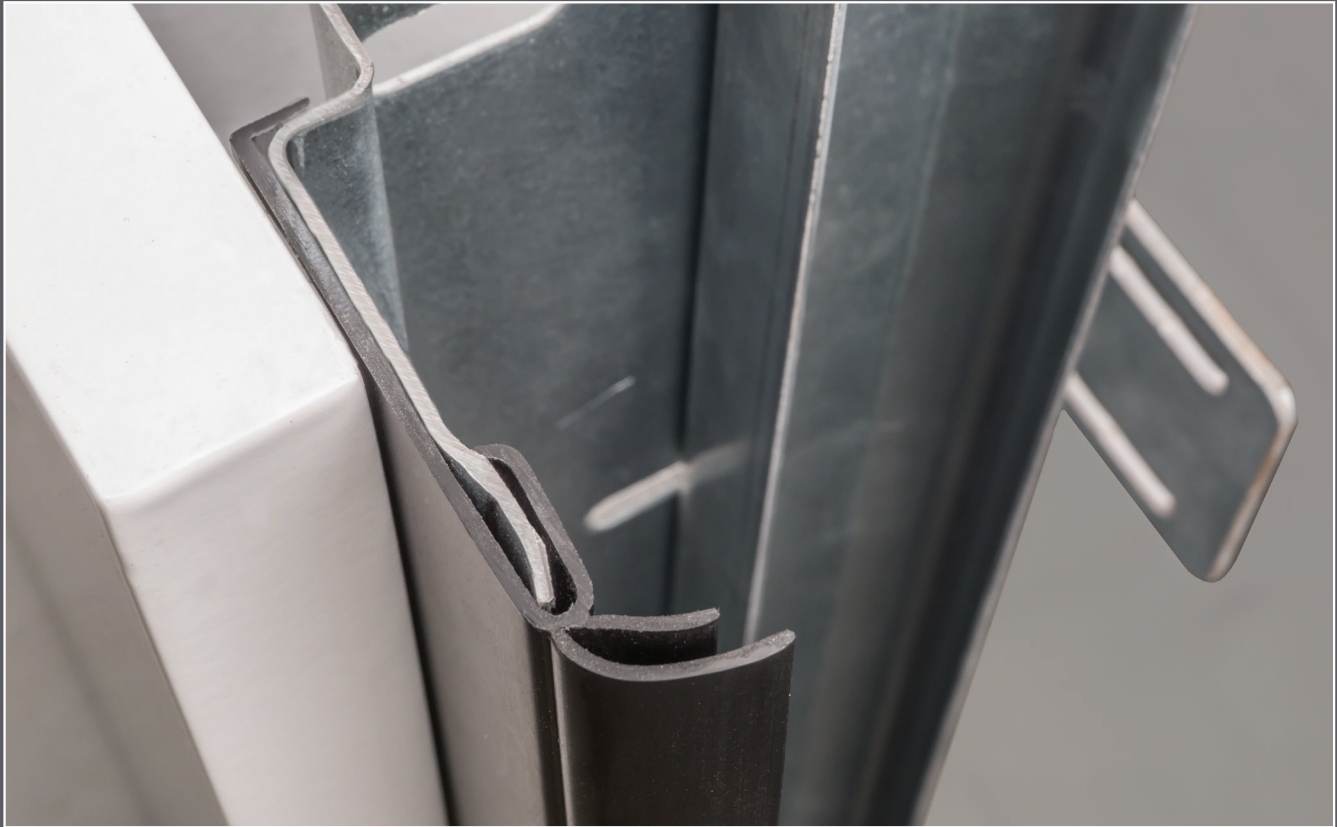

Thermo weather seal for R40 garage doors

Optional

Adjustable brackets for vertical angle side fixing.

Allows to project vertical angle into the opening.
Isolates vertical angle from the wall.